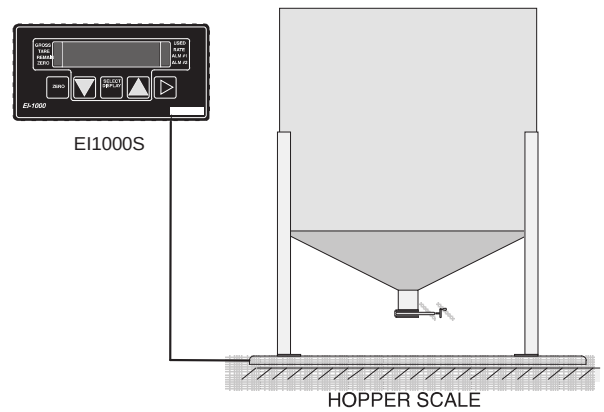

LP-4300

Low Profile Scale

Specifications	
Accuracy	+/- 0.1% Full Scale
Safe Load	200% F.S.
Load Cells	S.S. Beam
Leveling Feet	S.S. Captive Ball
Hardware	Stainless Steel
Deck Material	C.R. Steel
Finish	Polyurethane Enamel
Cable	15 Feet

Options
Custom sizes
Stainless steel deck
Loading ramps
Epoxy coating
Barrel stops and tie downs
Custom vessel mounts
PVC deck cover for many sizes
NTEP approved load cells