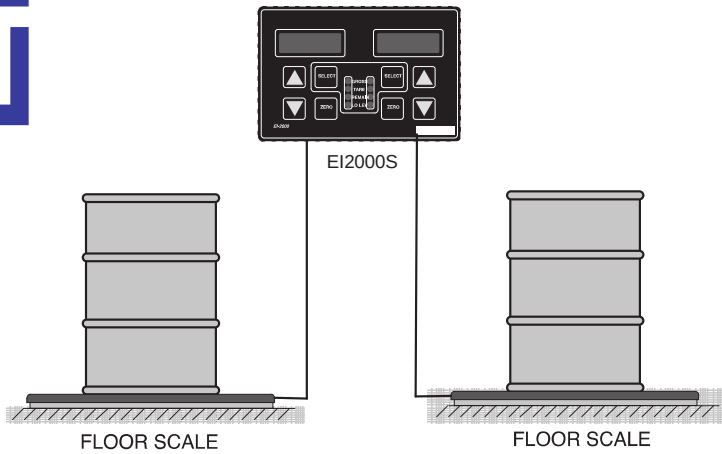

LP-4300

Low Profile Scale

Specifications	
Accuracy	+/- 0.1% Full Scale
Safe Load	200% F.S.
Load Cells	S.S. Beam
Leveling Feet	S.S. Captive Ball
Hardware	Stainless Steel
Deck Material	C.R. Steel
Finish	Polyurethane Enamel
Cable	15 Feet

Options
Custom sizes
Stainless steel deck
Loading ramps
Epoxy coating
Barrel stops and tie downs
Custom vessel mounts
PVC deck cover for many sizes
NTEP approved load cells